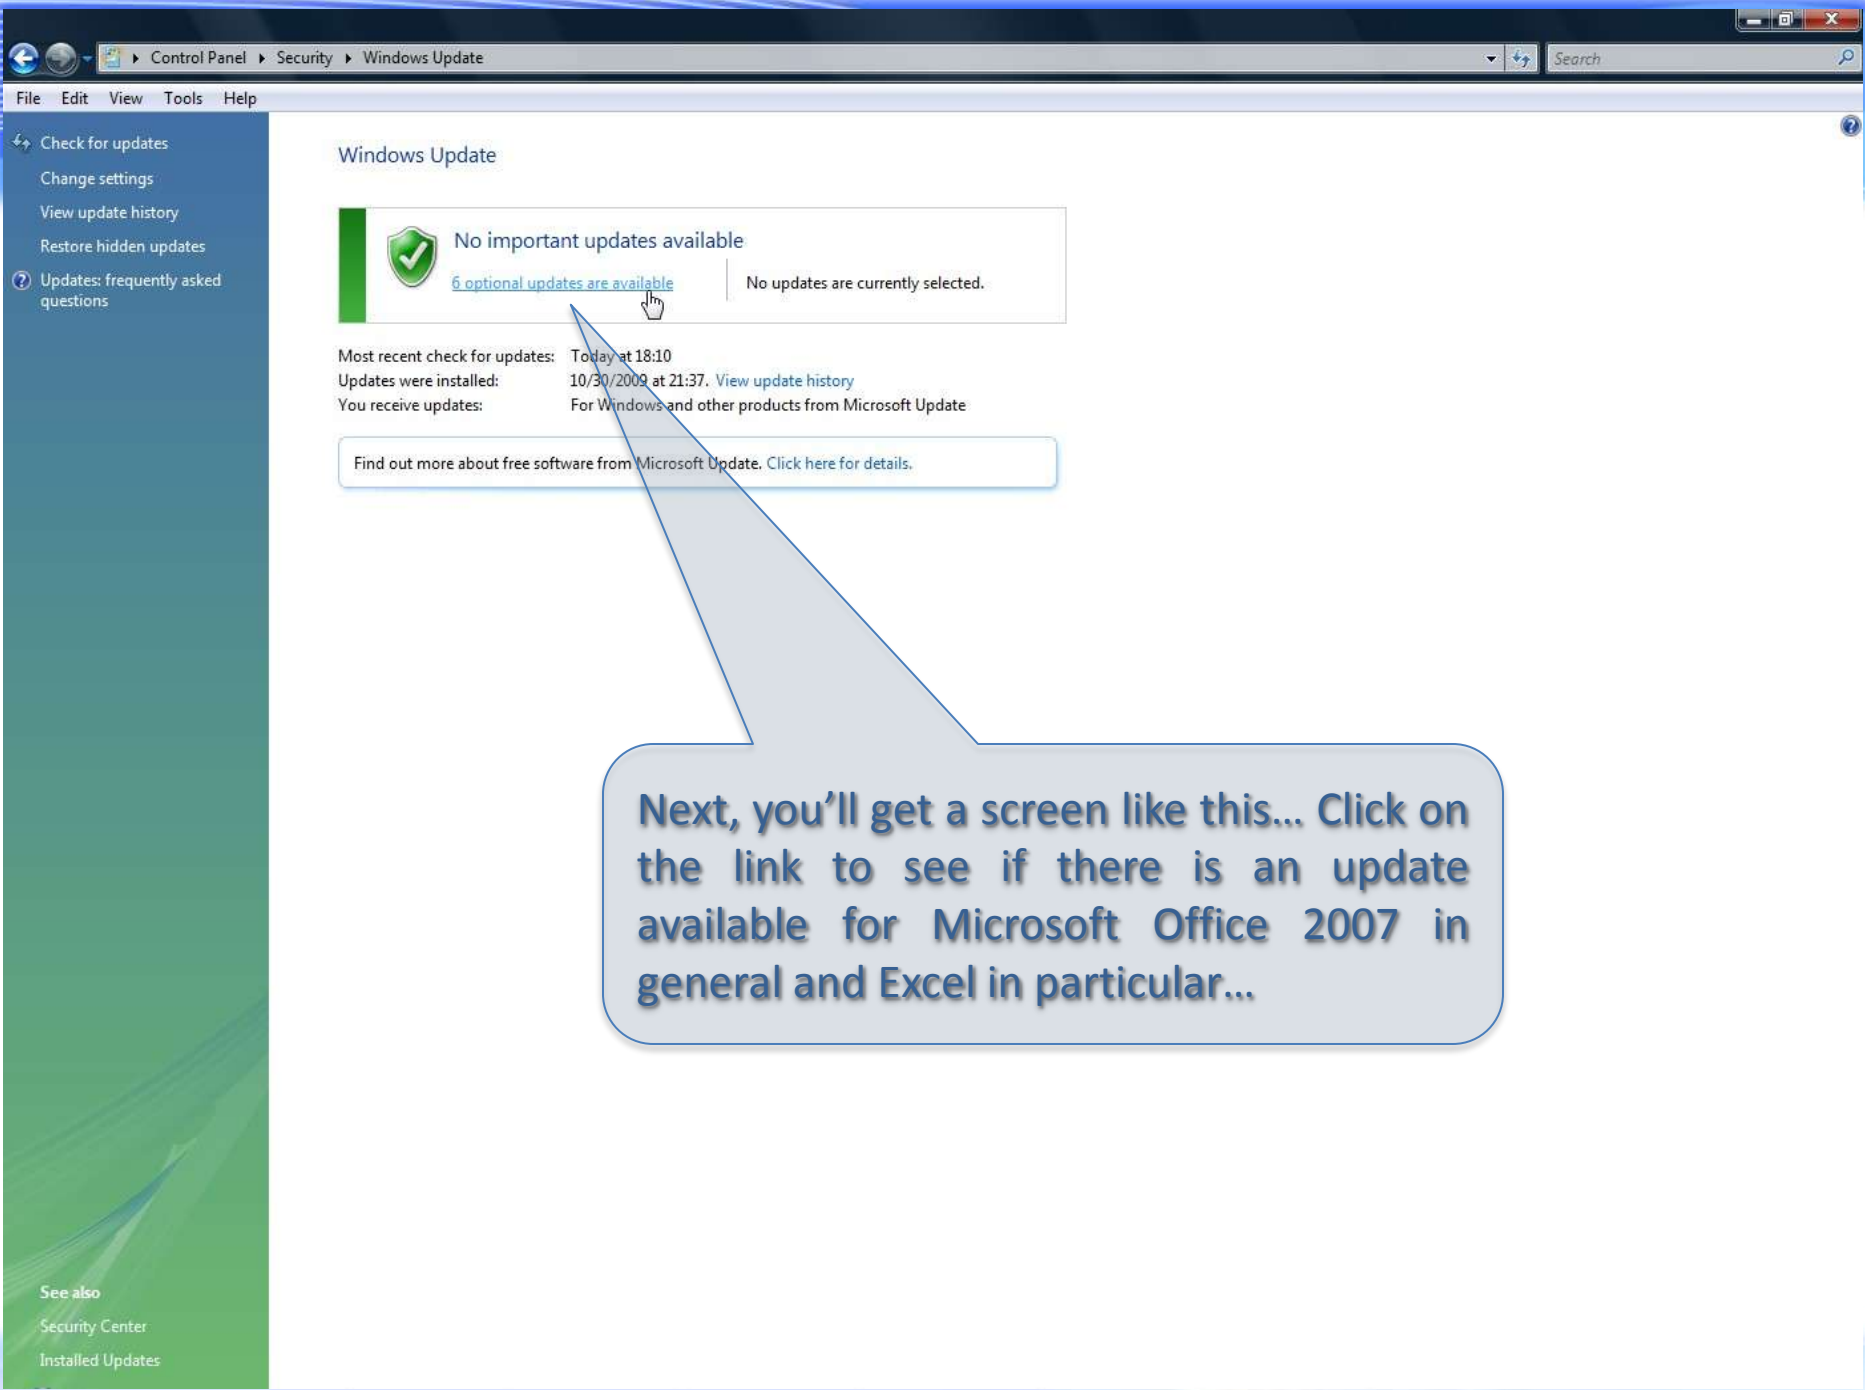

If you use the Classic View in your Control Panel, simply click on the 'Windows Update' icon...

Windows Update

 No important updates available
[6 optional updates are available](#) | No updates are currently selected.